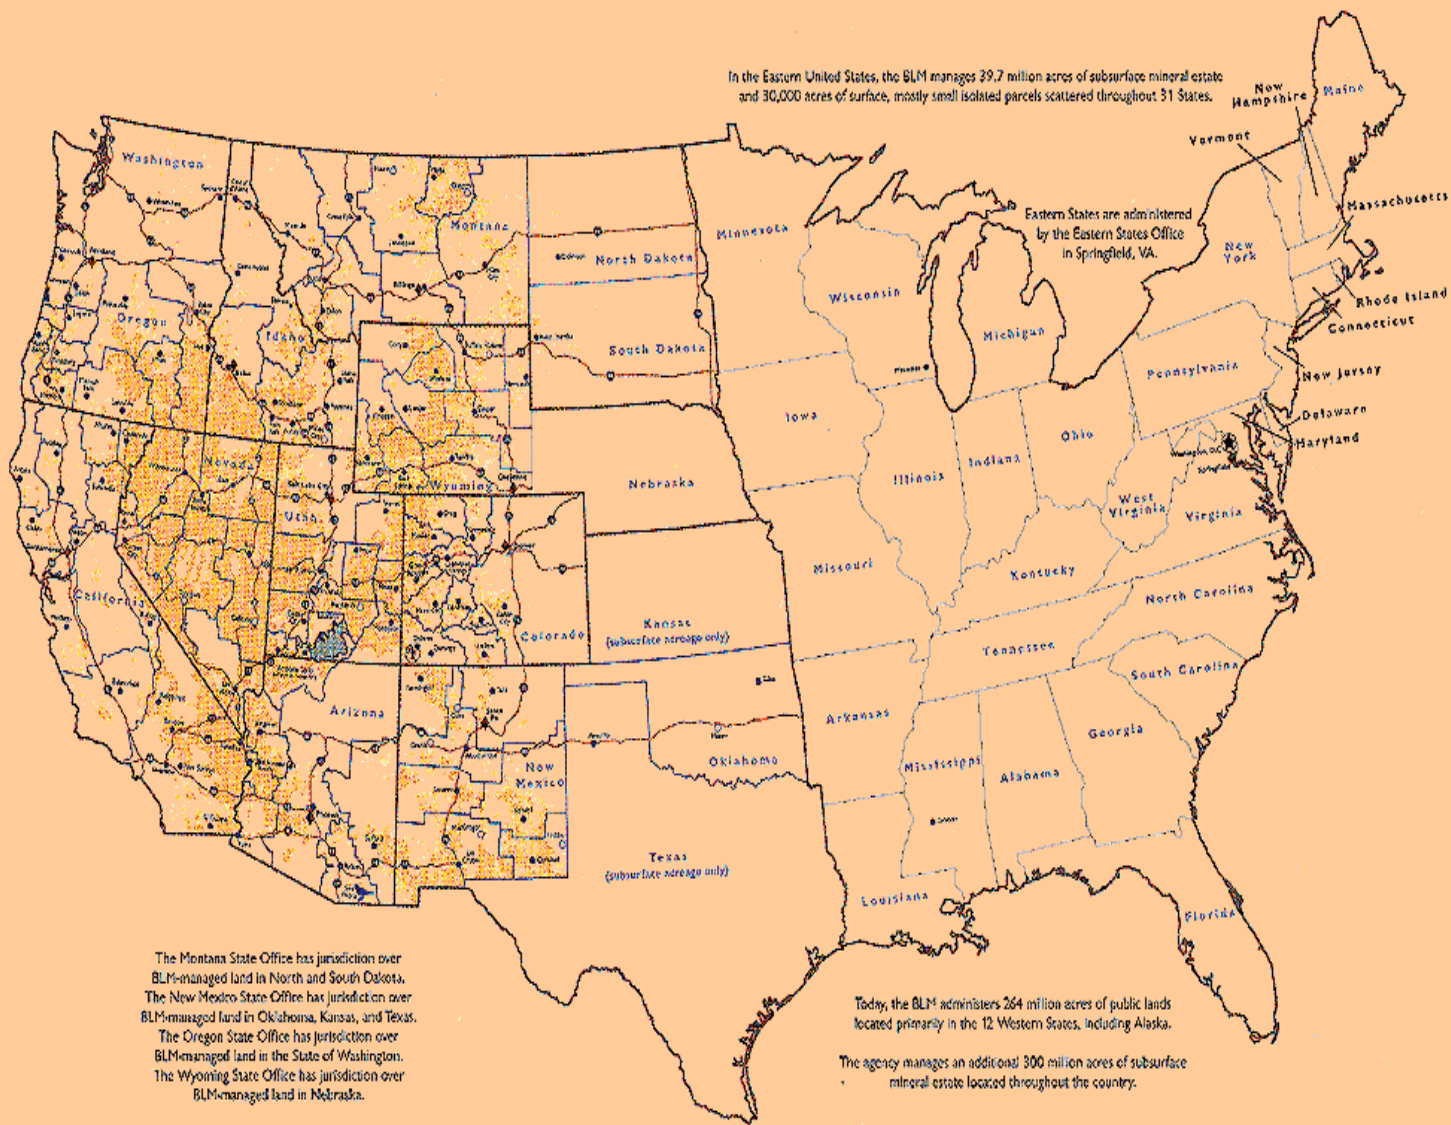

Interior

Department of the Interior

- Manages public land, national parks
- Native American affairs

Public West, Private East Public lands, open spaces.

The West

Public Lands Managed by the Bureau of Land Management (BLM)

- BLM-Managed Lands
- BLM Headquarters
- BLM State Office Locations
- BLM Field Office Locations
- BLM Field Station Locations
- BLM National Training Center
- BLM National Centers
- Yaquina Head Outstanding Natural Area Interpretive Center
- National Intergency Fire Center
- National Historic Oregon Trail Interpretive Center
- Anasazi Heritage Center
- San Pedro Riparian National Conservation Area Project Office
- BLM State Office Jurisdictions
- BLM Field Office Boundaries
- State Boundaries
- Major Highways
- Grand Staircase-Escalante National Monument