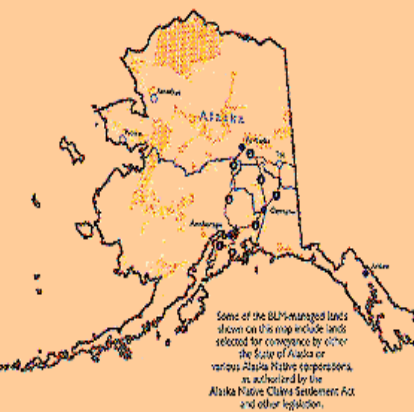

Interior

Department of the Interior

- Manages public land, national parks
- Native American affairs

Public West, Private East Public lands, open spaces.

The West

Public Lands Managed by the Bureau of Land Management (BLM)

- BLM-Managed Lands
- BLM Headquarters
- BLM State Office Locations
- BLM Field Office Locations
- BLM Field Station Locations
- BLM National Training Center
- BLM National Centers
- Yaquina Head Outstanding Natural Area Interpretive Center
- National Intergency Fire Center
- National Historic Oregon Trail Interpretive Center
- Anasazi Heritage Center
- San Pedro Riparian National Conservation Area Project Office
- BLM State Office Jurisdictions
- BLM Field Office Boundaries
- State Boundaries
- Major Highways
- Grand Staircase-Escalante National Monument