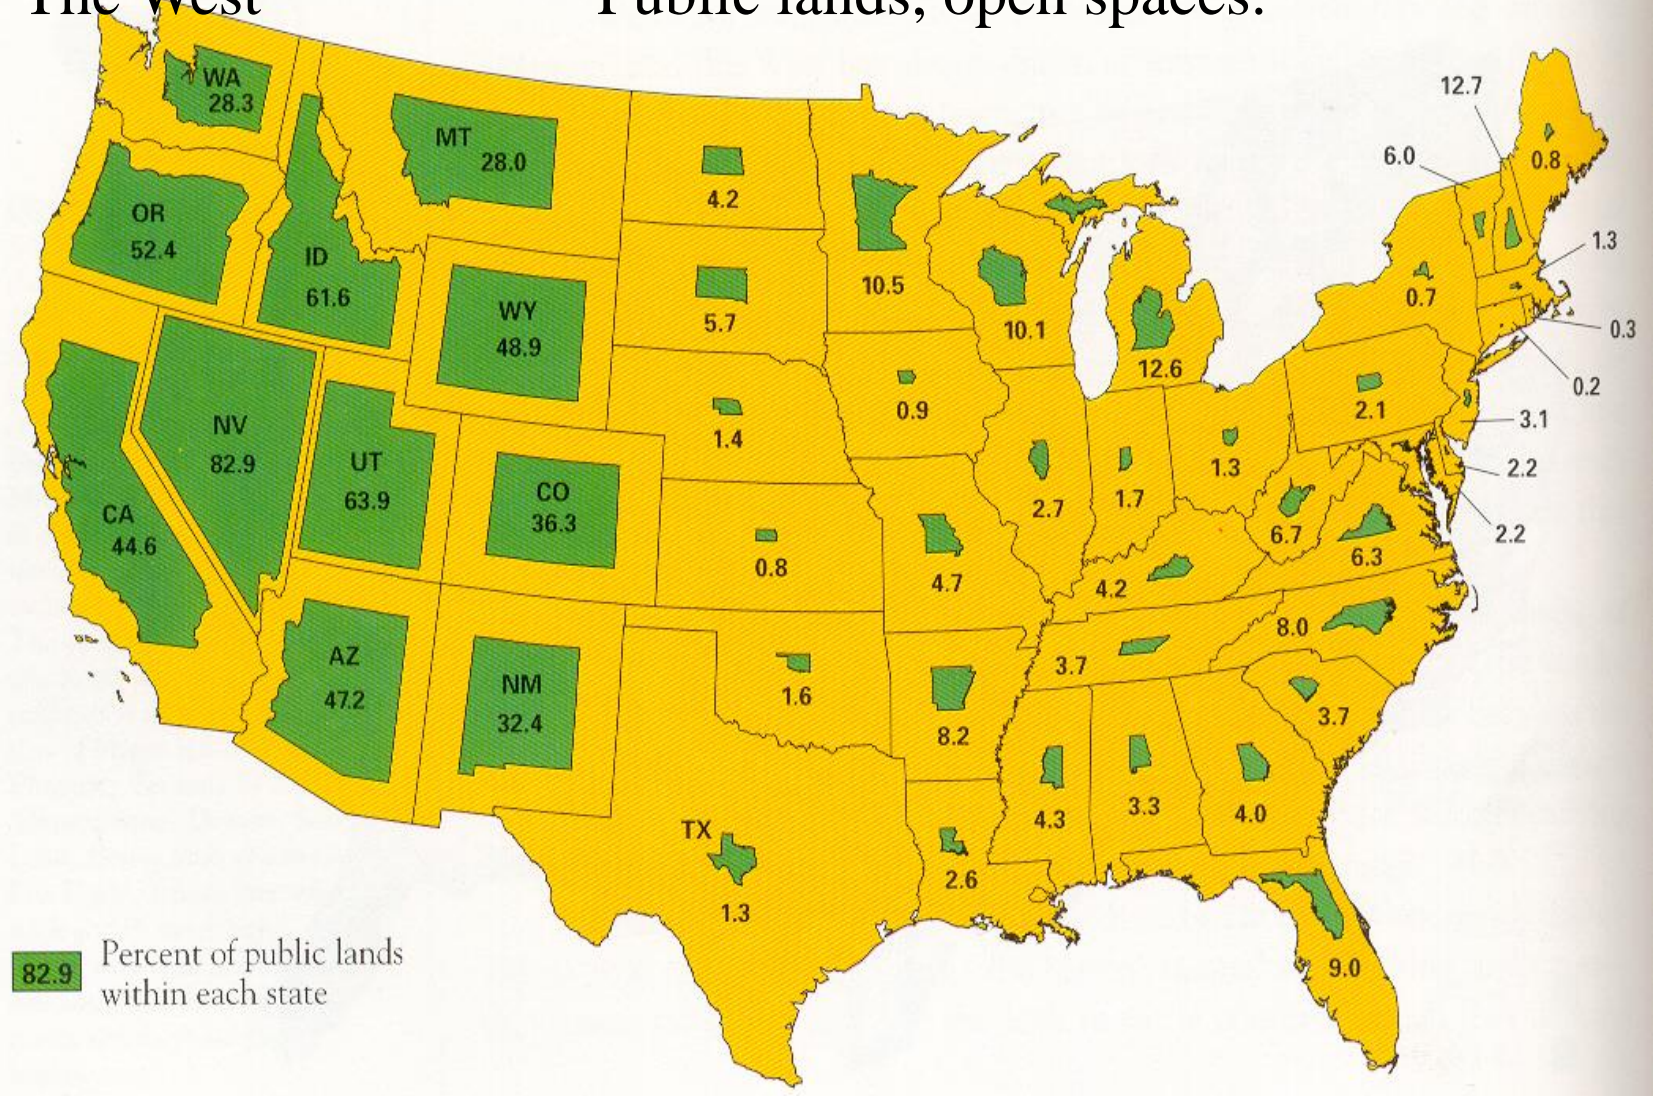

Interior

Department of the Interior

- Manages public land, national parks
- Native American affairs

Public West, Private East Public lands, open spaces.

The West

Public Lands Managed by the Bureau of Land Management (BLM)

- BLM-Managed Lands
- BLM Headquarters
- BLM State Office Locations
- BLM Field Office Locations
- BLM Field Station Locations
- BLM National Training Center
- BLM National Centers
- Yaquina Head Outstanding Natural Area Interpretive Center
- National Intergency Fire Center
- National Historic Oregon Trail Interpretive Center
- Anasazi Heritage Center
- San Pedro Riparian National Conservation Area Project Office
- BLM State Office Jurisdictions
- BLM Field Office Boundaries
- State Boundaries
- Major Highways
- Grand Staircase-Escalante National Monument