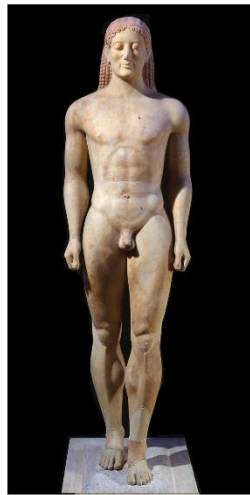

OVERVIEW

ANCIENT GREECE

- 1. 3.
- 2. 4.

Geometric Krater from the Dipylon Cemetery ca. 740 BCE

Exekias Amphora showing Achilles and Ajax Playing a Game 540-530 BCE.

Euthymides Amphora showing Three Revelers ca 510 BCE.

Corinthian black-figure amphora with animal friezes ca. 625-600 BCE

AP Anavysos Kroisos, from Anavysos, Greece ca. 530 BCE marble, 6' 4"

AP Peplos Kore from Athens, Greece ca. 530 BCE Marble, 4'

VOCABULARY

amphora	pediment	contraposto
cella	Isocephalism	stele
frieze	kouros	cult statue
acropolis	kore	
agora	Mosaic	

GEOMETRIC & ORIENTALIZING 900 - 600

- 1.
- 2.

ARCHAIC 600 - 480

- 1.
- 2.

**Kritios Boy**  
ca. 480 BCE